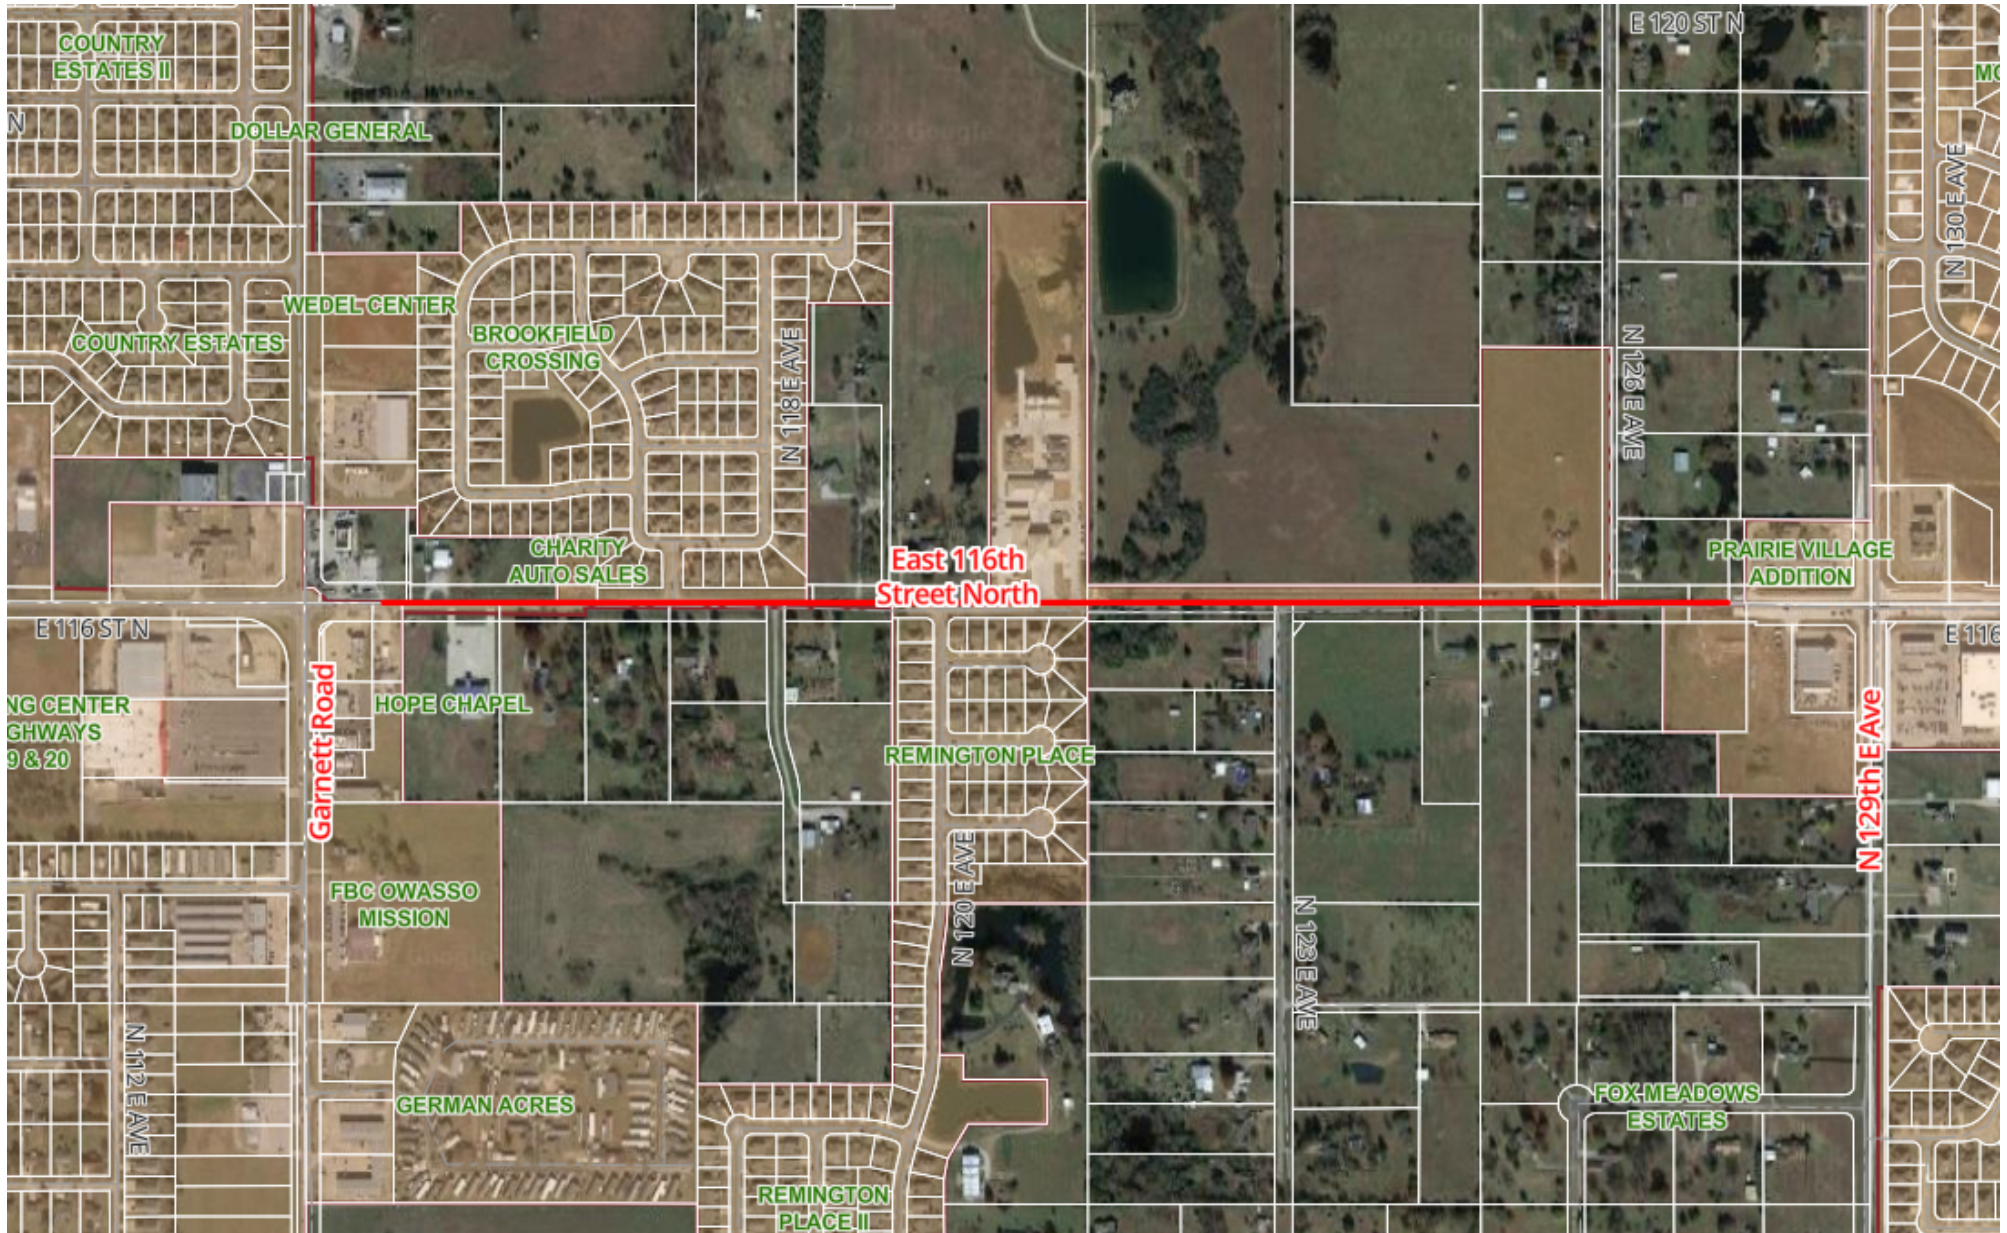

# 116th Widening to Begin

1" = 807 ft

Location Map

07/22/2022

This map may represent a visual display of related geographic information. Data provided here on is not guarantee of actual field conditions. To be sure of complete accuracy, please contact the responsible staff for most up-to-date information.